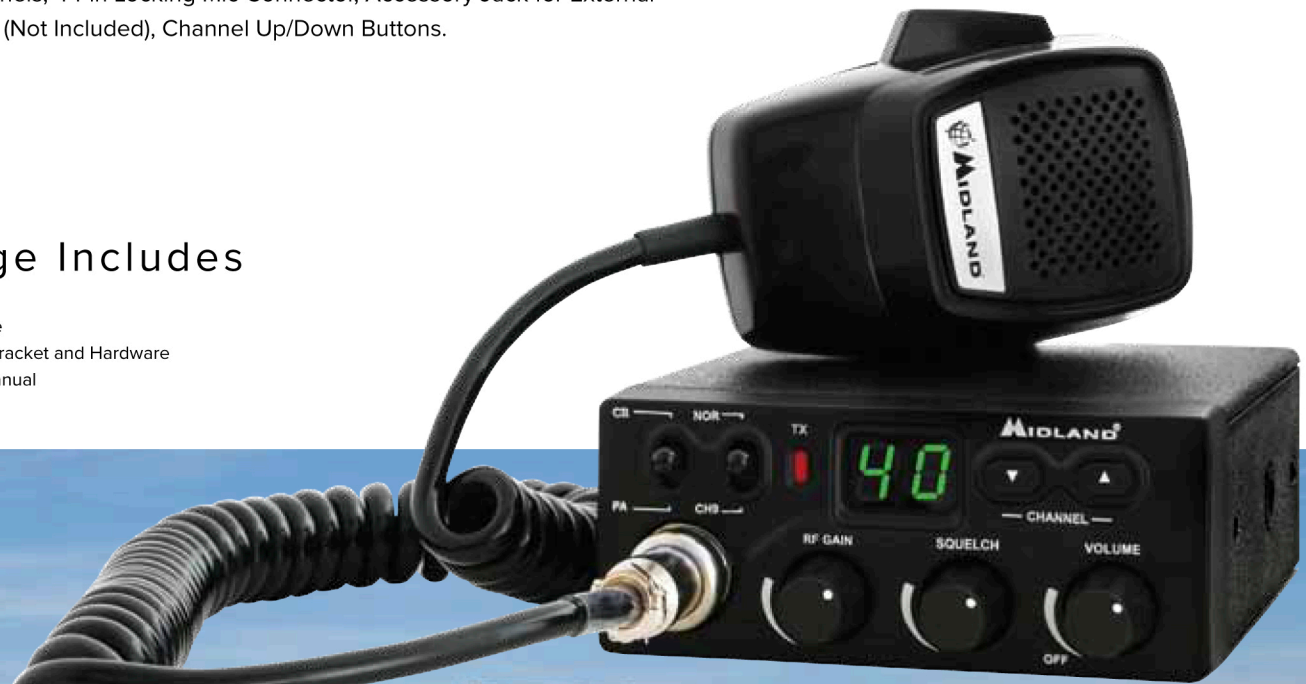

CB-1 Features

4 Watt Output Power

The maximum power allowed to give you the greatest range of communication

Instant Channel 9

Immediate access to emergency channel 9

Front Panel Locking

Mic Connector

Easy to connect microphone locks securely to CB

CB/PA Switch

Allows the CB to be used as a Public Address System when paired with a PA speaker (not included)

RF Gain

Adjusts reception sensitivity range for clear communication

LED Display

Large high-intensity channel readout is easy to read day or night

More Features

40 Channels, 4-Pin Locking Mic Connector, Accessory Jack for External Speaker (Not Included), Channel Up/Down Buttons.

Package Includes

- CB Radio
- Microphone
- Mounting Bracket and Hardware
- Owner's Manual