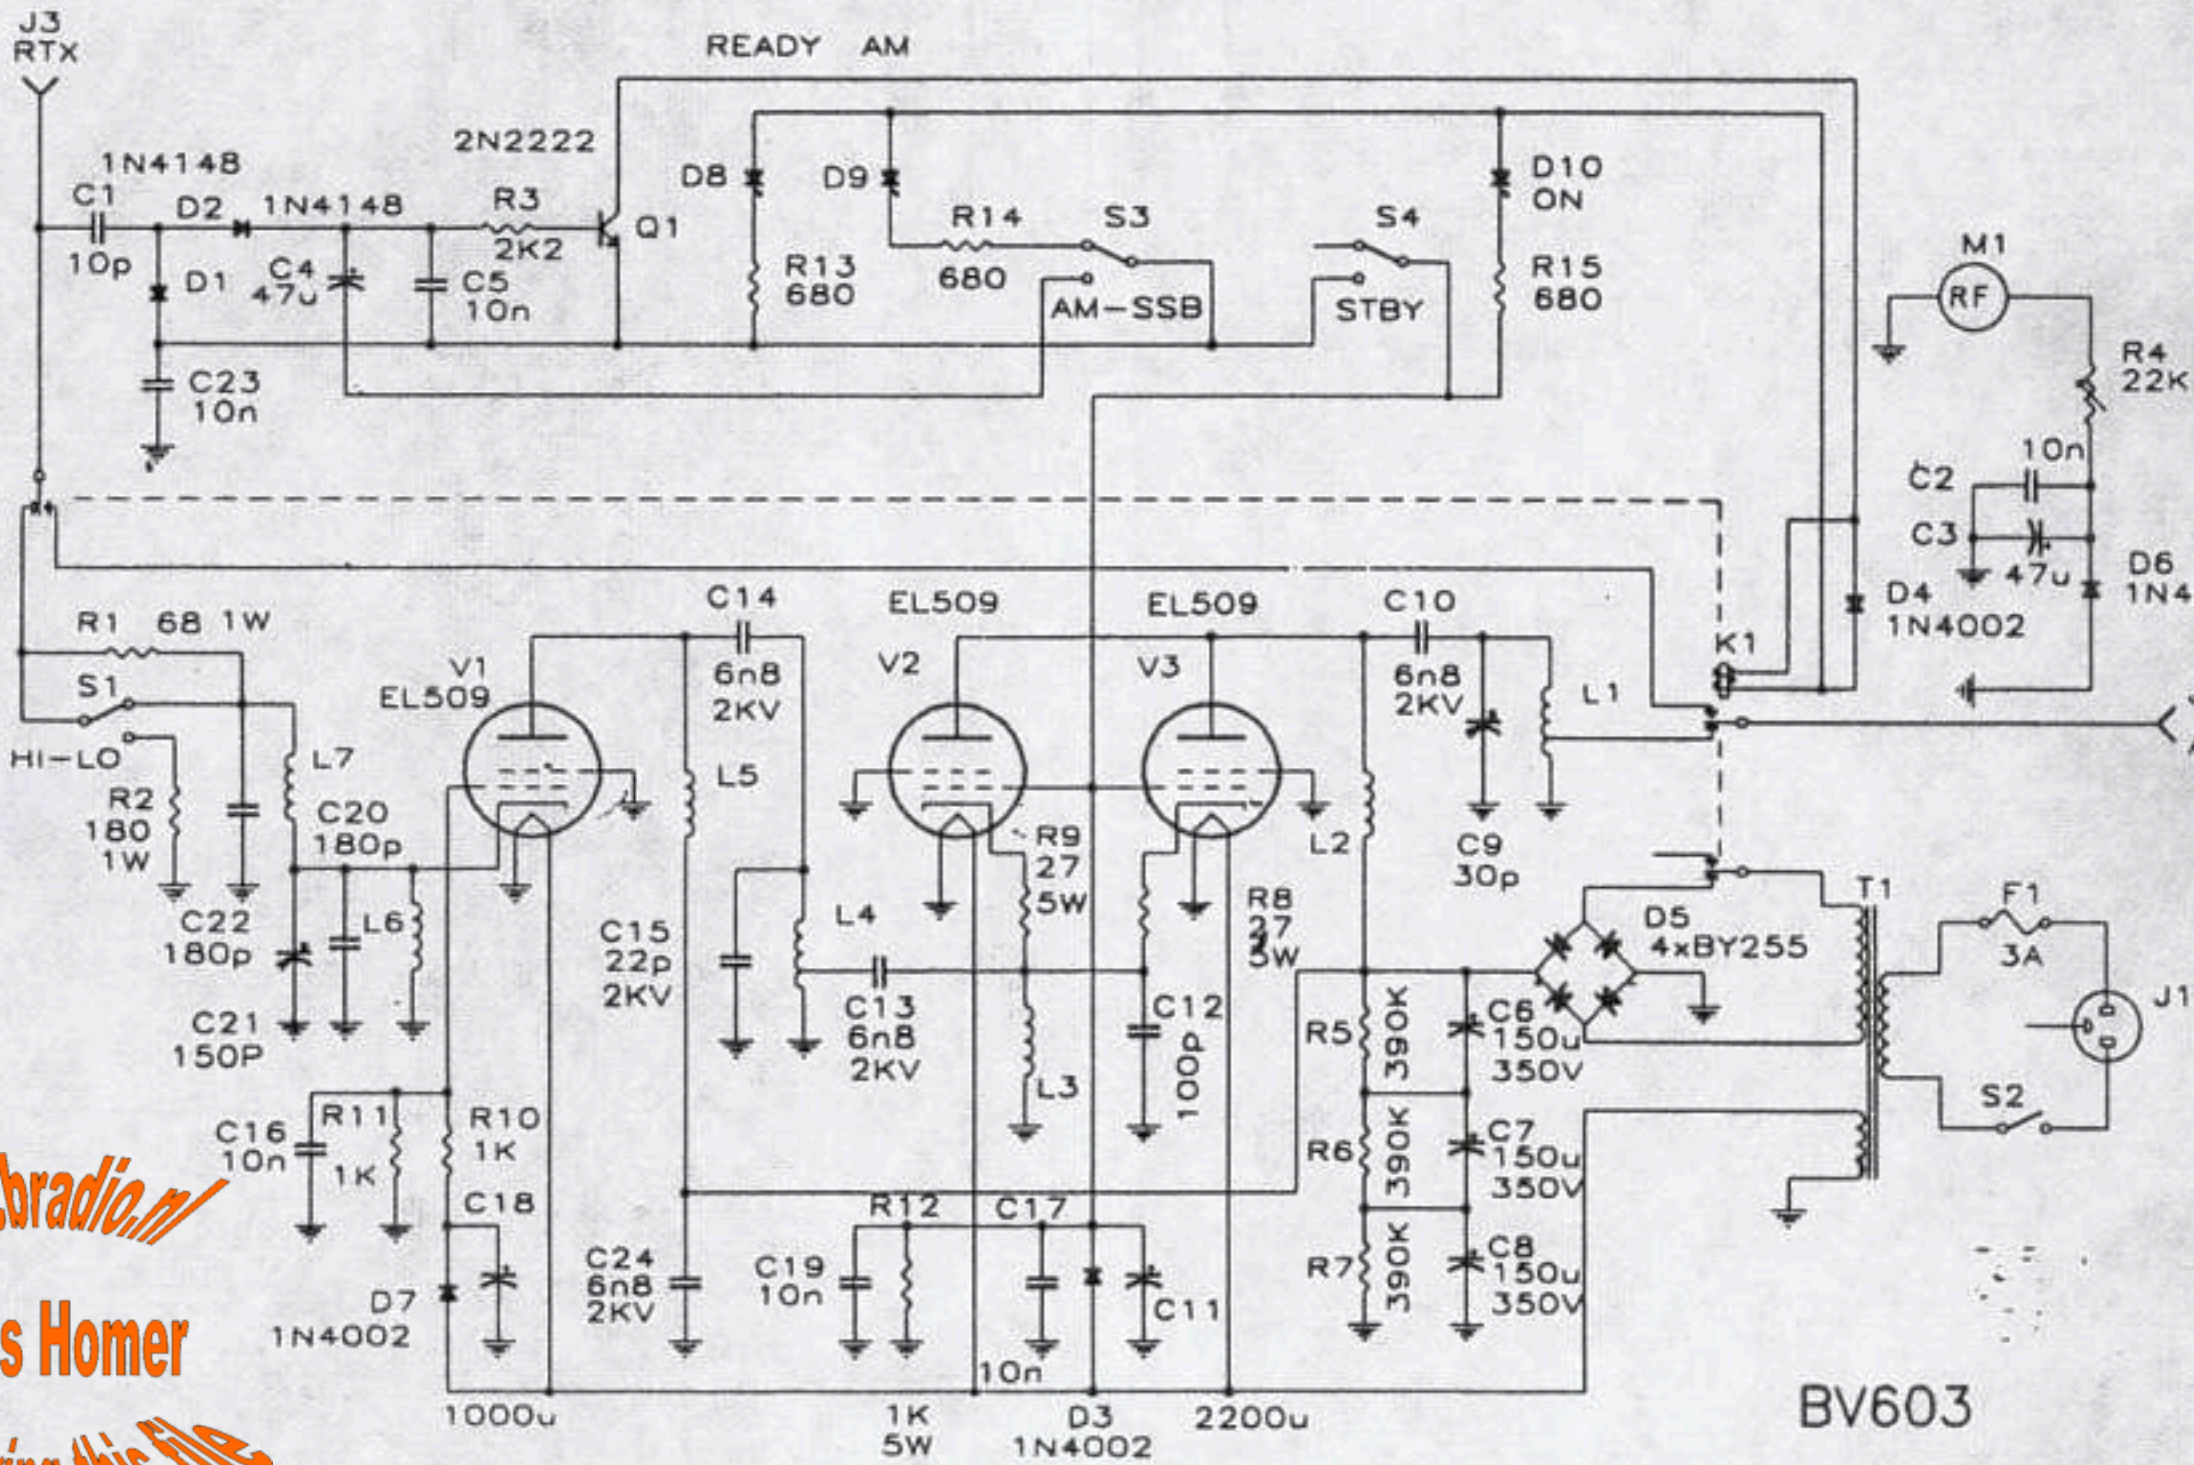

HI - MAX. POWER OUT - (TRANS. 4 W MAX.)

BV603

www.cbradio.nl
 thanks Homer
 for sharing this file