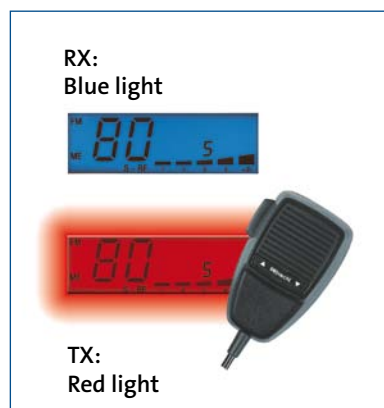

SPM 5290 DIN
Optional DIN-Holder
▶ Ord.-No.: 75450

Alan Electronics GmbH

Daimlerstraße 1 k · D-63303 Dreieich
Tel.: +49(0)6103-9 48 10 · Fax: +49(0)6103-94 81 60
www.alan-electronics.de · info@alan-electronics.de

Dovenkamp 11 · D-22952 Lütjensee
Tel.: +49 (0)4154-84 90 · Fax: +49 (0)4154-84 91 00
www.lkw-cb.de · kontakt@alan-electronics.de