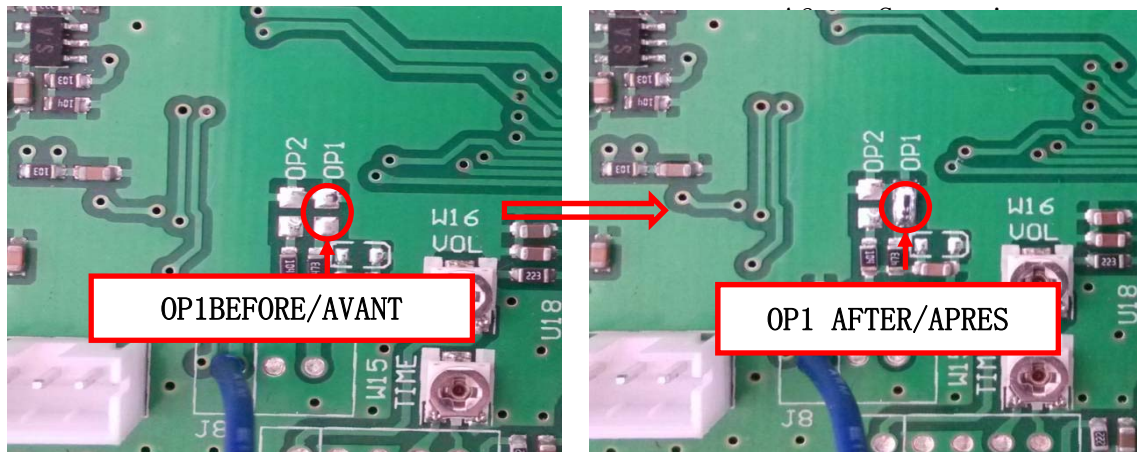

**CRT SS 7900 freq expand operation /
extension de fréquence**

OP1=0(OP1 grounding) Freq Range:25.615-30.105MHz

Channel No.	Freq Range	Freq Nam	CD show	Remark
40CH	25.615-26.005MHz	A	A	Default
40CH	26.065-26.505MHz	B	B	
40CH	26.515-26.955MHz	C	C	
40CH	26.965-27.405MHz	D	D	CB
40CH	27.415-27.855MHz	E	E	
40CH	27.865-28.305MHz	F	F	
40CH	28.315-28.755MHz	G	G	
40CH	28.765-29.205MHz	H	H	
40CH	29.215-29.655MHz	I	I	
40CH	29.665-30.105MHz	L	L	

Expand Way

OUT OF BOX	28.000 - 29.6950 MHz		40W FM	15W AM	40W SSB
AFTER MODIFICAT	25.615 - 30.1050 MHz		35W FM	12W AM	35W SSB

FREQUENCIES OUT OF BOX	
Band A	28.0000 - 28.1950 MHz
Band B	28.2000 - 28.3950 MHz
Band C	28.4000 - 28.5950 MHz
Band D	28.6000 - 28.7950 MHz
Band E	28.8000 - 28.9950 MHz
Band F	29.0000 - 29.1950 MHz
Band G	29.2000 - 29.3950 MHz
Band H	29.4000 - 29.5900 MHz
Band I	29.6000 - 29.6950 MHz