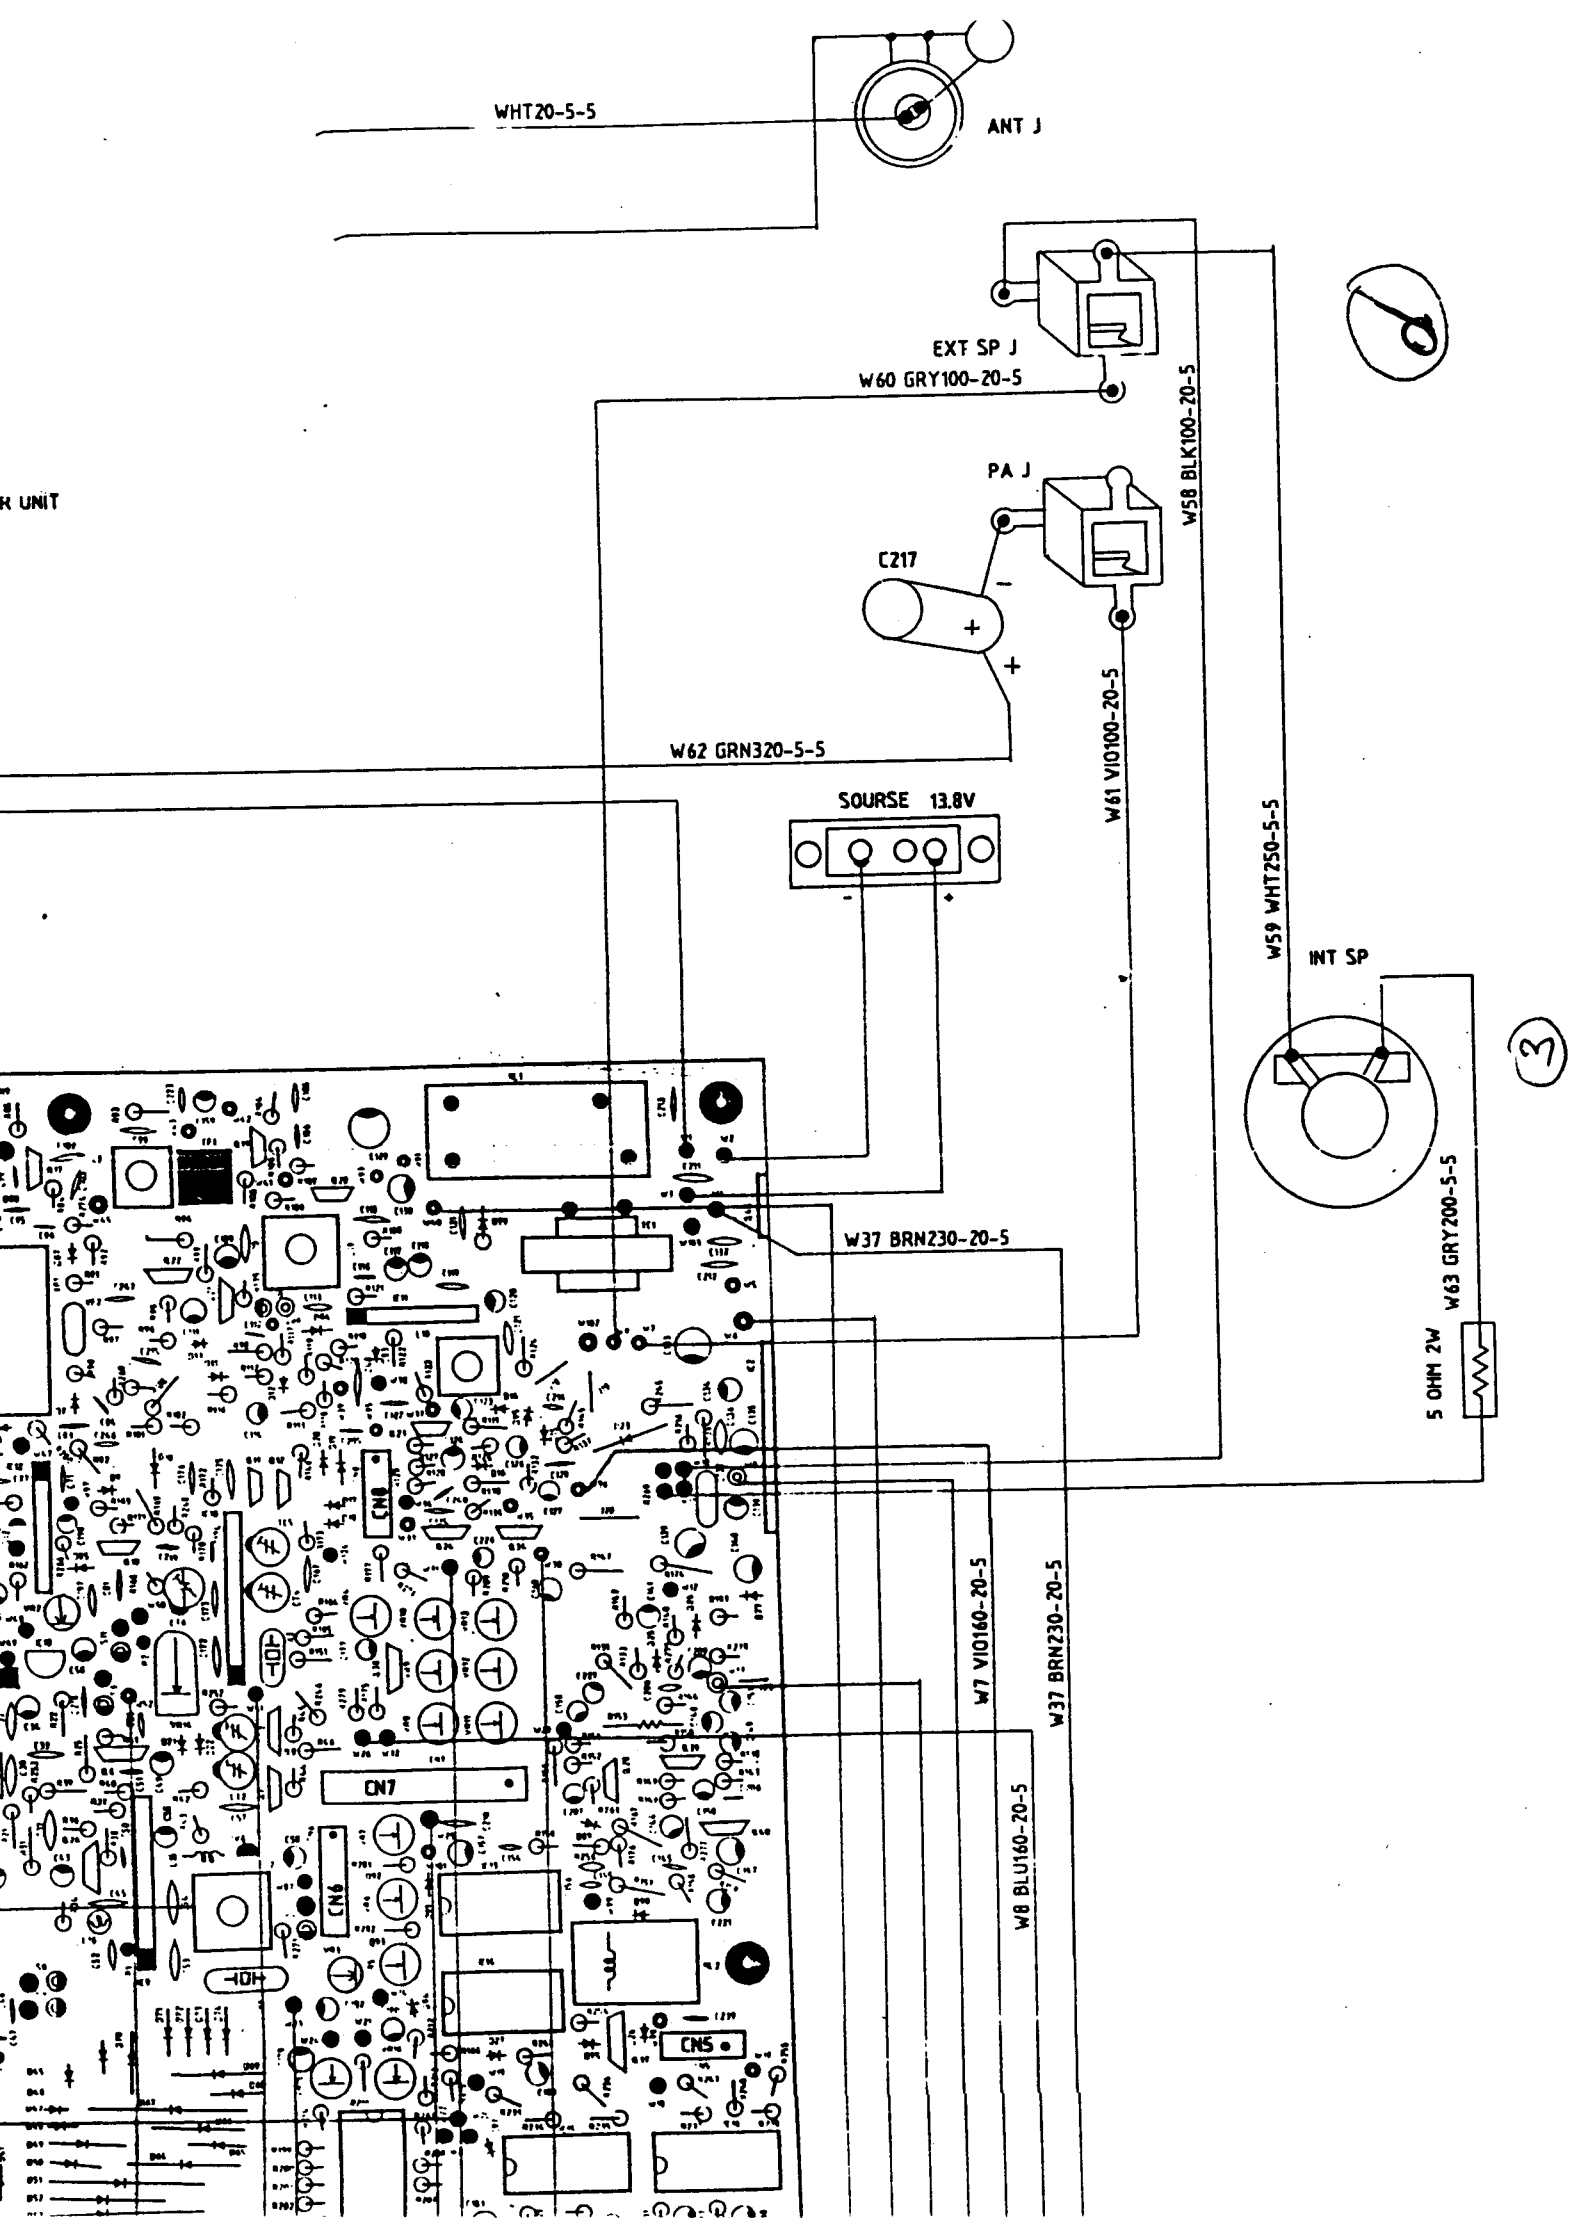

C

SUPERSTAR 7000BOX MAIN

1

SUPERSTAR70000X POWER UNIT CIRCUIT

- COIL PL1 320011
- PL3 320009
- PL4 320013
- PL5 320010
- PL6 320012
- PL7 320013

(B)

(A)

(D)

(3)

(C)

W18 WHT200-20-5

W18 WHT200-20-5

W16 GRN180-5-5

W1 GRN60-20-20

W34 RED200-20-5

300056

W10 BLK40-5

FINE.CORSU
V.P.5
V.P.2

to CN7

(A)

W19 BLK120-5-5

W57 YEL150-20-5

W13 ORG250-20-5

W15 BRN180-20-5

W36 WHT180-20-5

3

B

WHT20-5-5

ANT J

EXT SP J

W60 GRY100-20-5

W58 BLK100-20-5