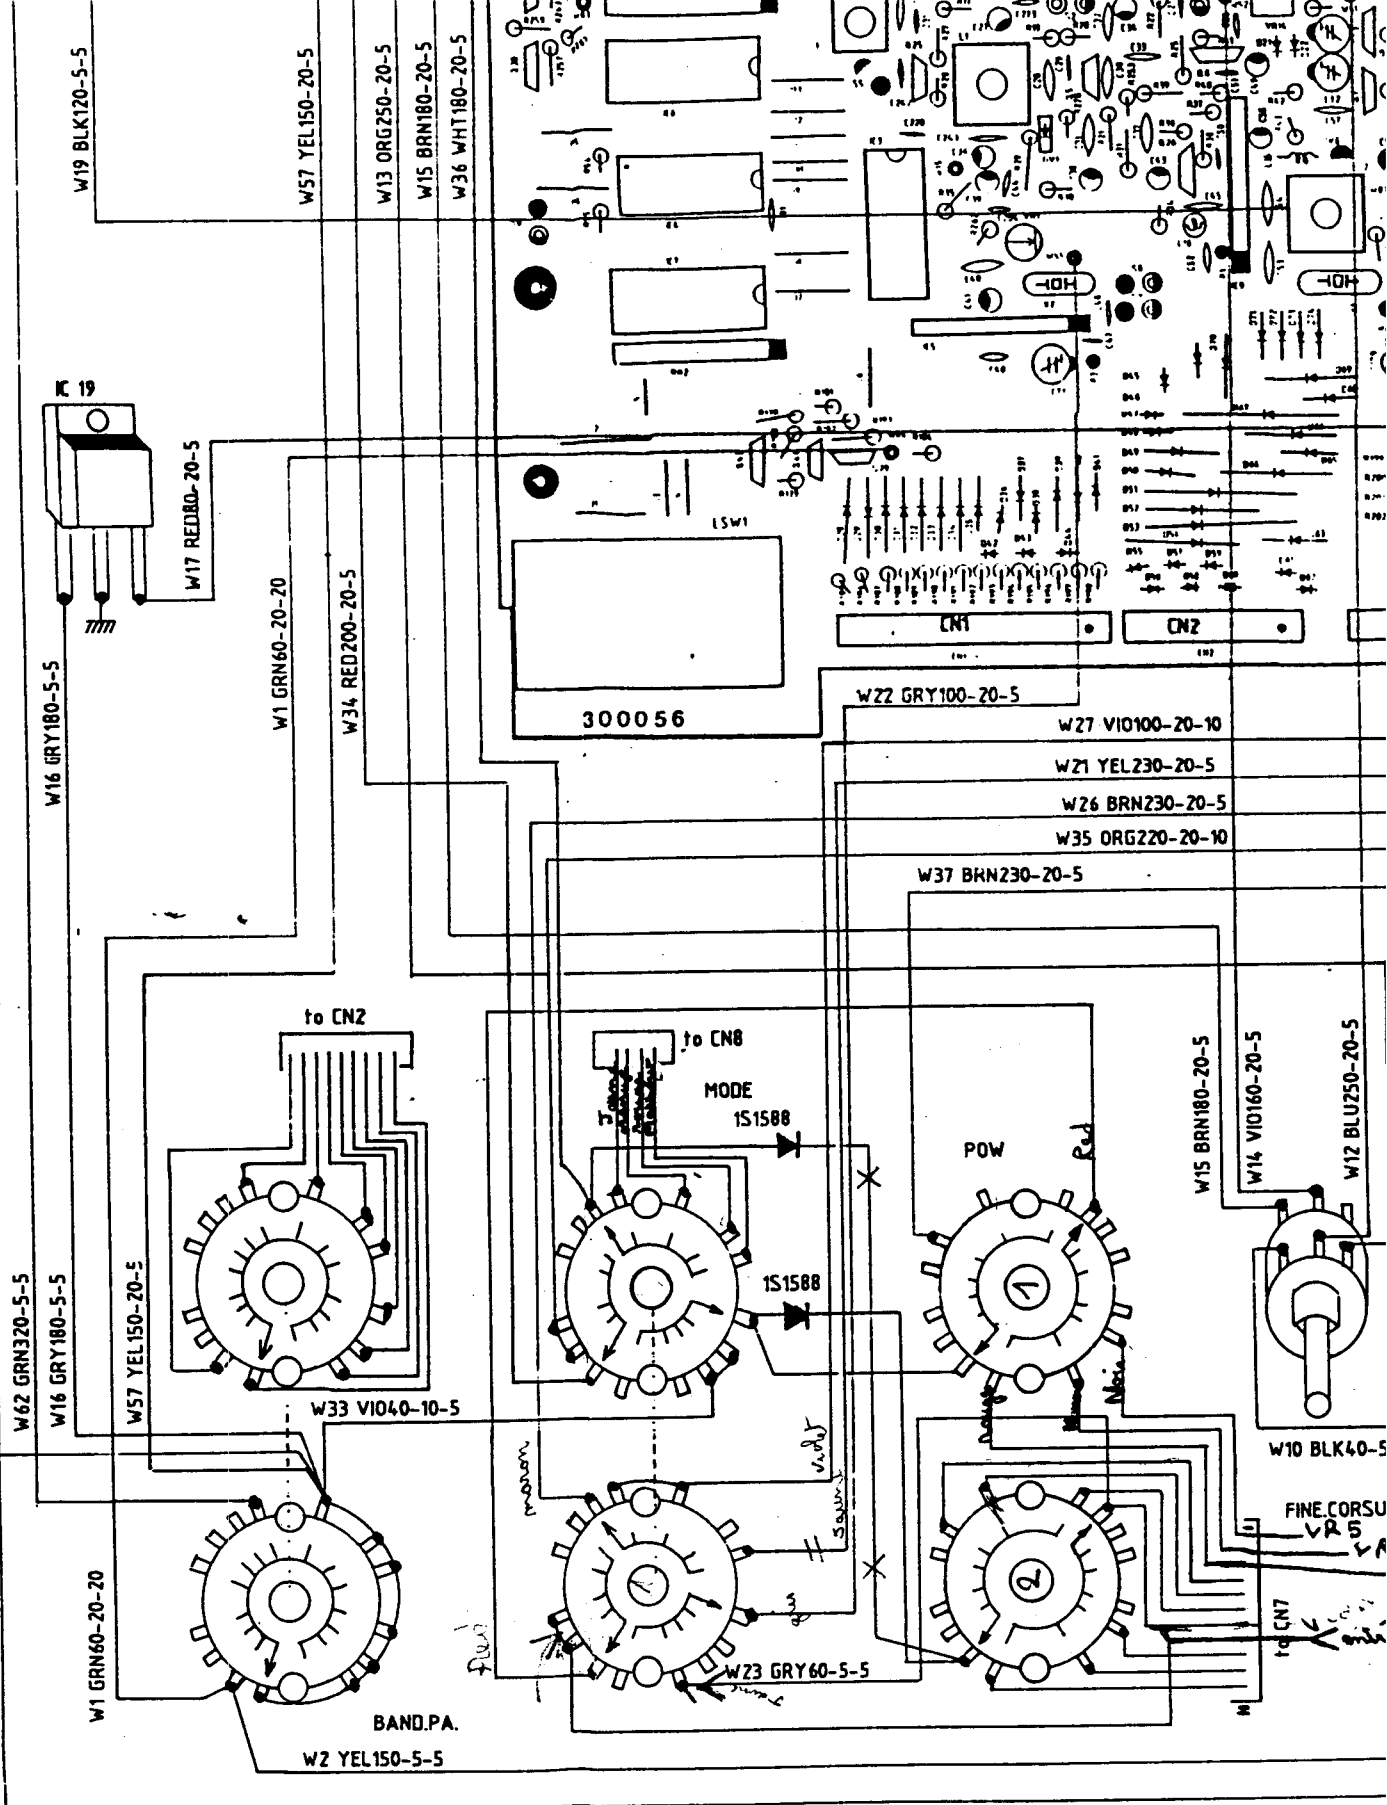

POW

W15 BRN180-20-5

W14 VIO160-20-5

W12 BLU250-20-5

W10 BLK40-5

FINE.CORSU

to CN7

W23 GRY60-5-5

3

A

3

B

WHT20-5-5

ANT J

EXT SP J

W60 GRY100-20-5

W58 BLK100-20-5

PA J

C217

W62 GRN320-5-5

W61 VIO100-20-5

SOURCE 13.8V

W59 WHT250-5-5

INT SP