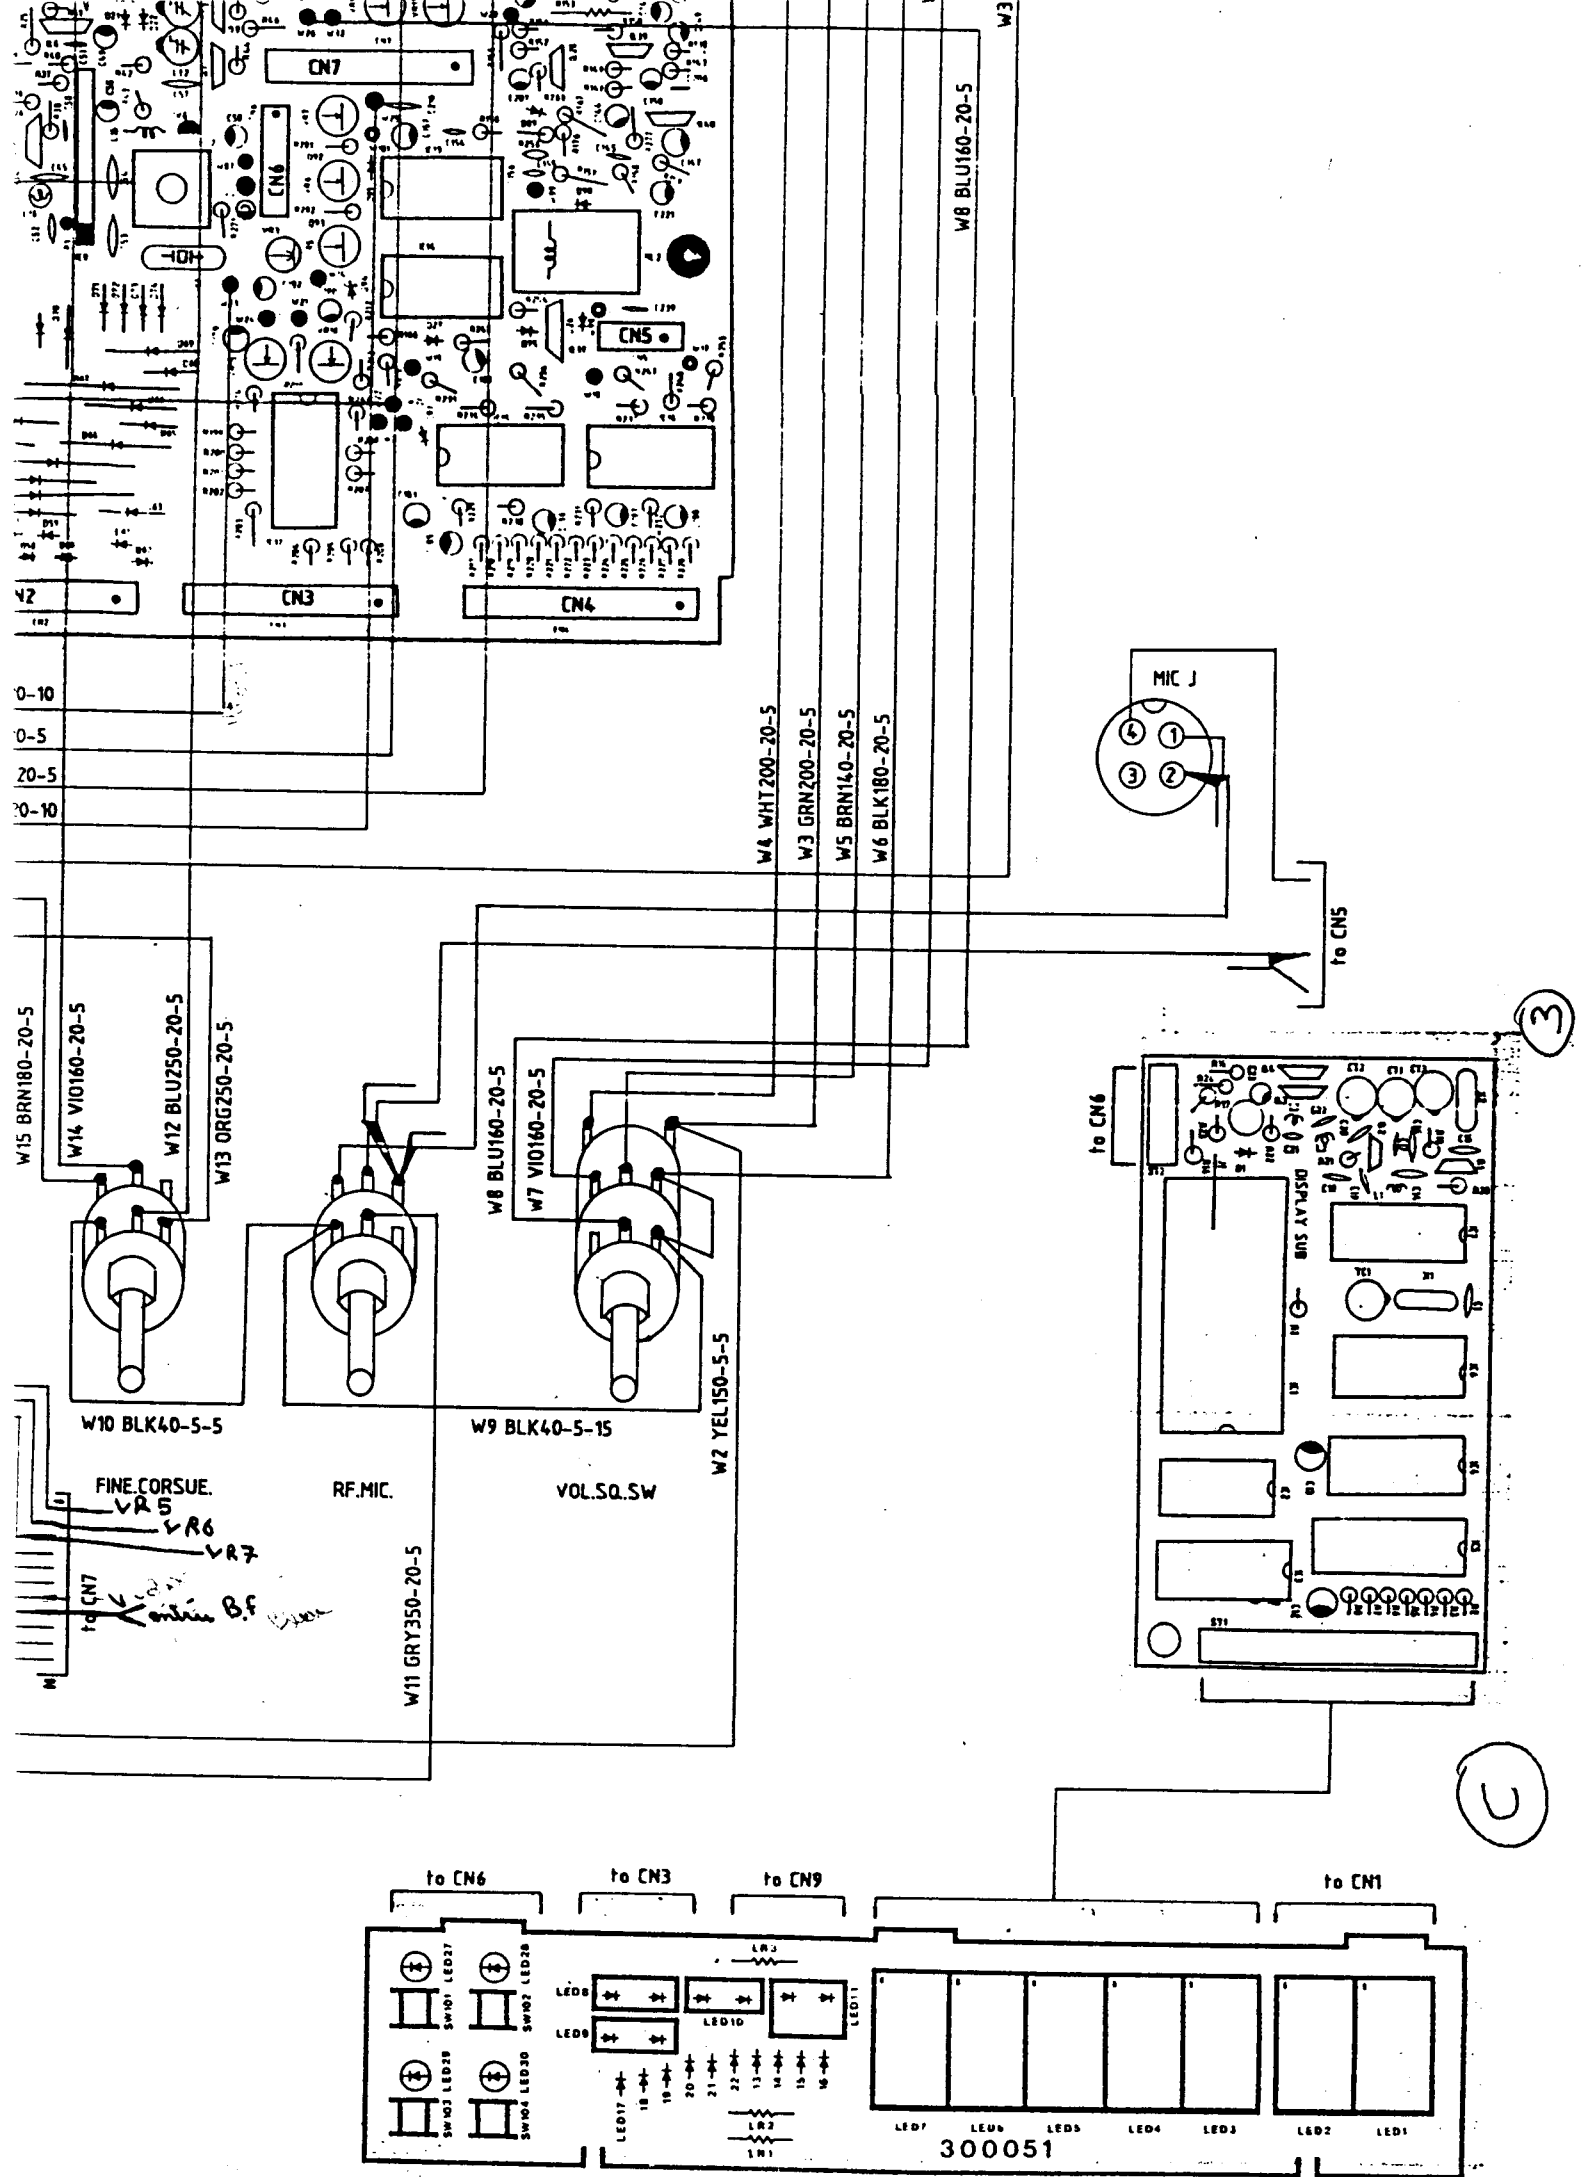

(A)

(B)

①

B

C

SUPERSTAR 7000BOX MAIN

1

SUPERSTAR70000X POWER UNIT CIRCUIT

POW

W15 BRN180-20-5

W14 VIO160-20-5

W12 BLU250-20-5

W10 BLK40-5

FINE.CORSU

to CN7

W23 GRY60-5-5

3

A

3

B

WHT20-5-5

ANT J

EXT SP J

W60 GRY100-20-5

W58 BLK100-20-5

PA J

C217

W62 GRN320-5-5

W61 VIO100-20-5

SOURCE 13.8V

W59 WHT250-5-5

INT SP