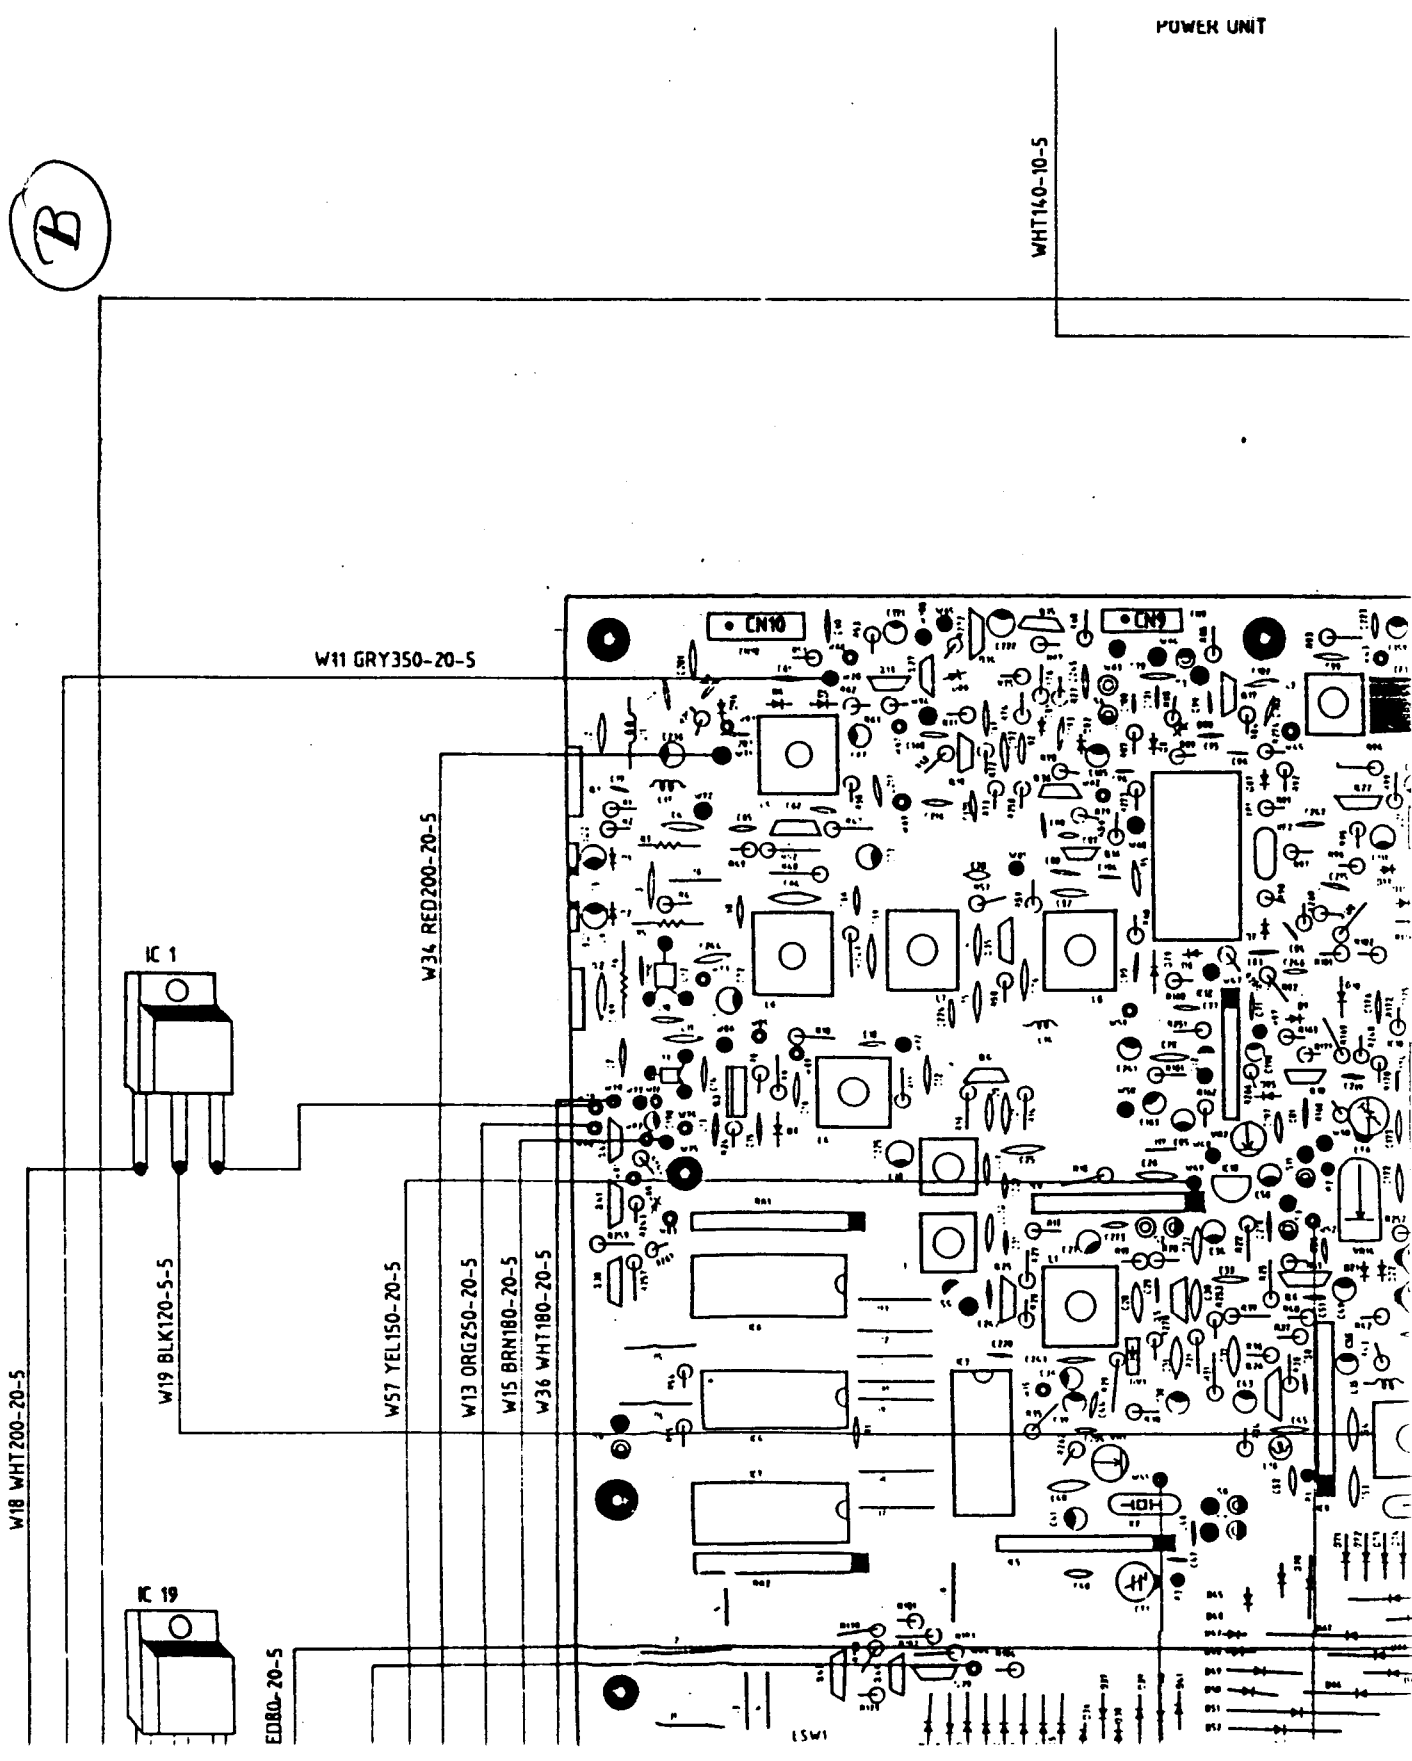

(A)

(B)

①

B

C

SUPERSTAR 7000BOX MAIN

1

SUPERSTAR70000X POWER UNIT CIRCUIT

(B)

(D)

(3)

(A)

(C)

W18 WHT200-20-5

W18 WHT200-20-5

W19 BLK120-5-5

POW

W15 BRN180-20-5

W14 VIO160-20-5

W12 BLU250-20-5

W10 BLK40-5

FINE.CORSU

to CN7

W23 GRY60-5-5

3

A

3

B

WHT20-5-5

ANT J

EXT SP J

W60 GRY100-20-5