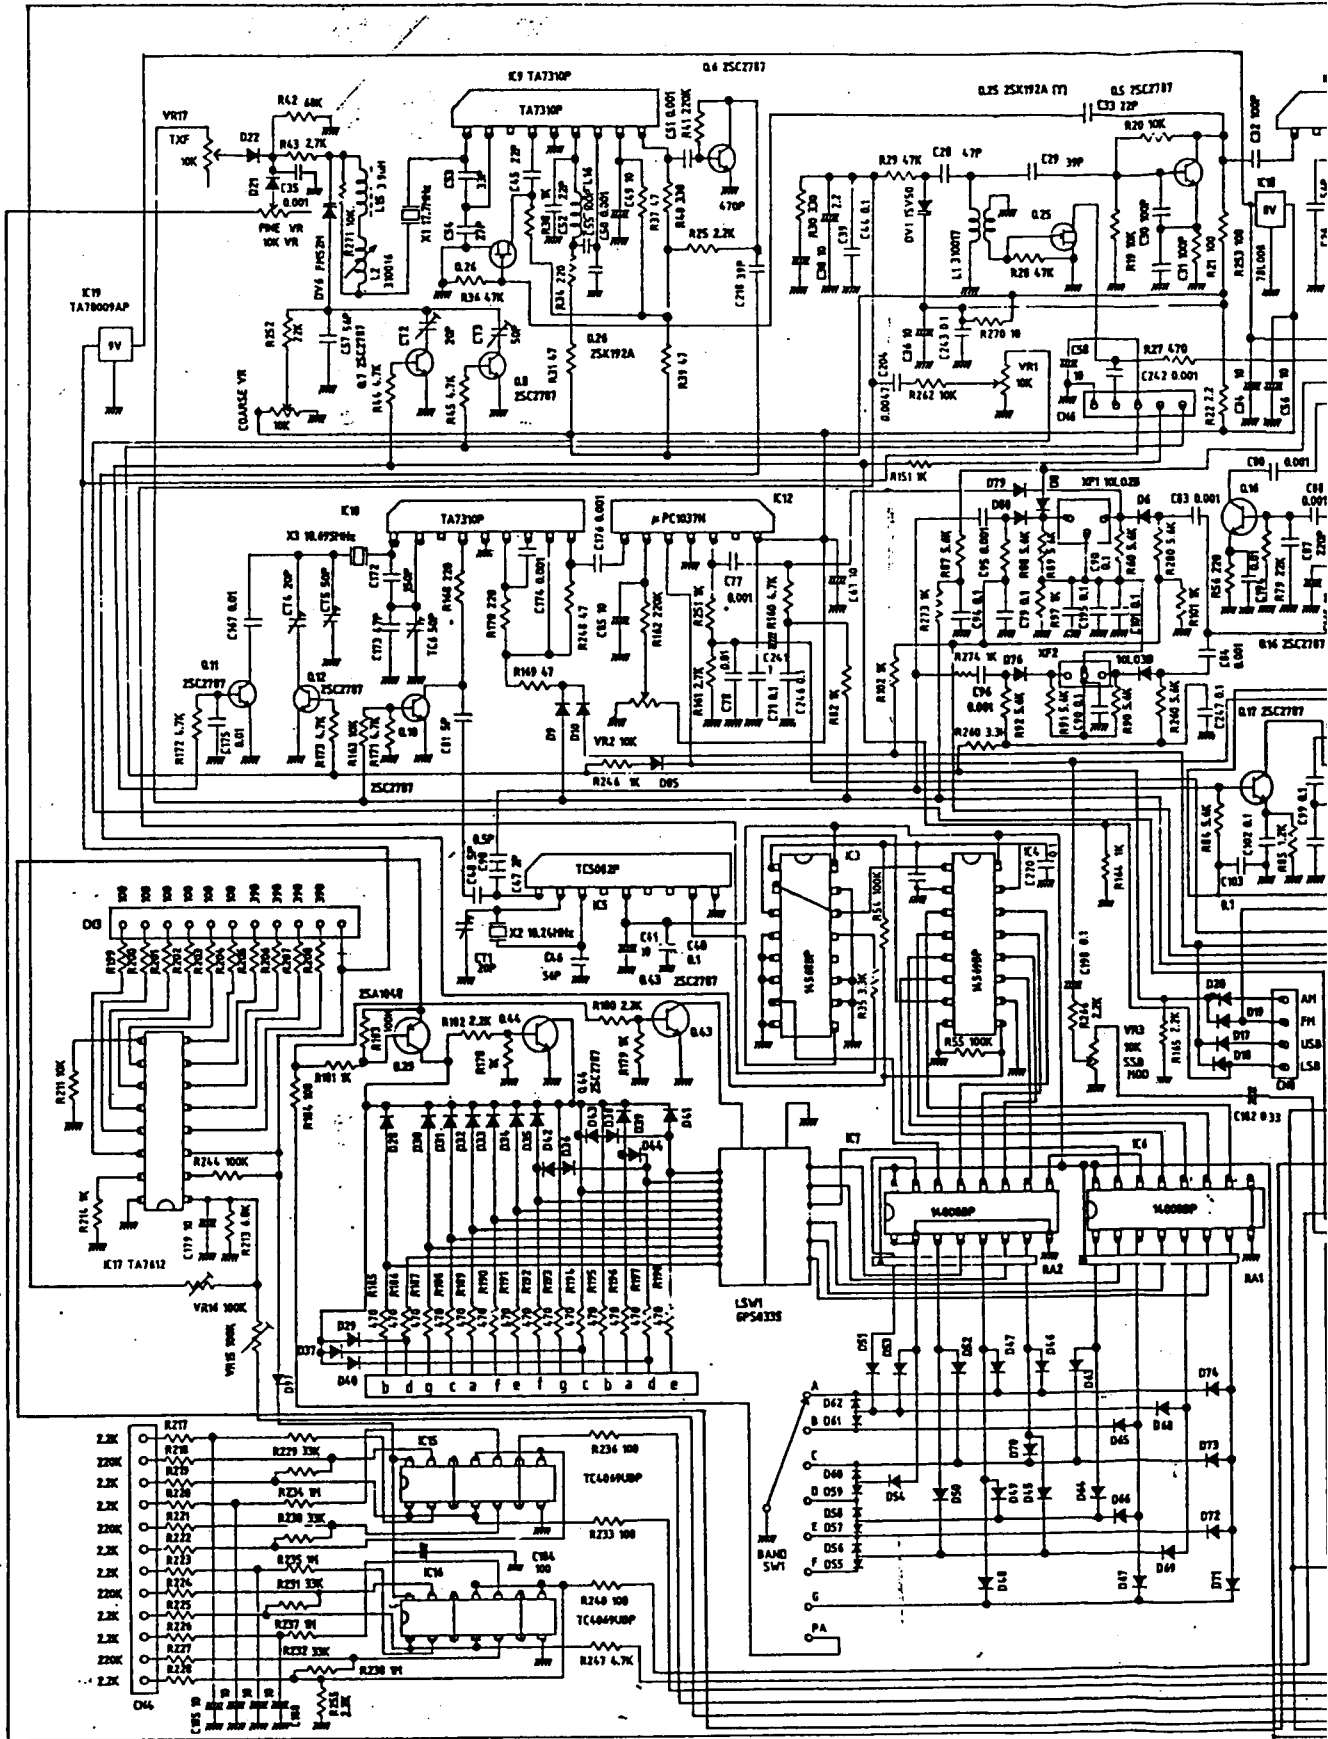

(A)

(B)

①

B

C

SUPERSTAR 7000BOX MAIN

1

SUPERSTAR70000X POWER UNIT CIRCUIT

(B)

(D)

(3)

(A)

(C)

W18 WHT200-20-5

W18 WHT200-20-5

W19 BLK120-5-5

W57 YEL150-20-5

W13 ORG250-20-5

W15 BRN180-20-5

W36 WHT180-20-5

W17 RED180-20-5

W1 GRN60-20-20

W34 RED200-20-5

300056