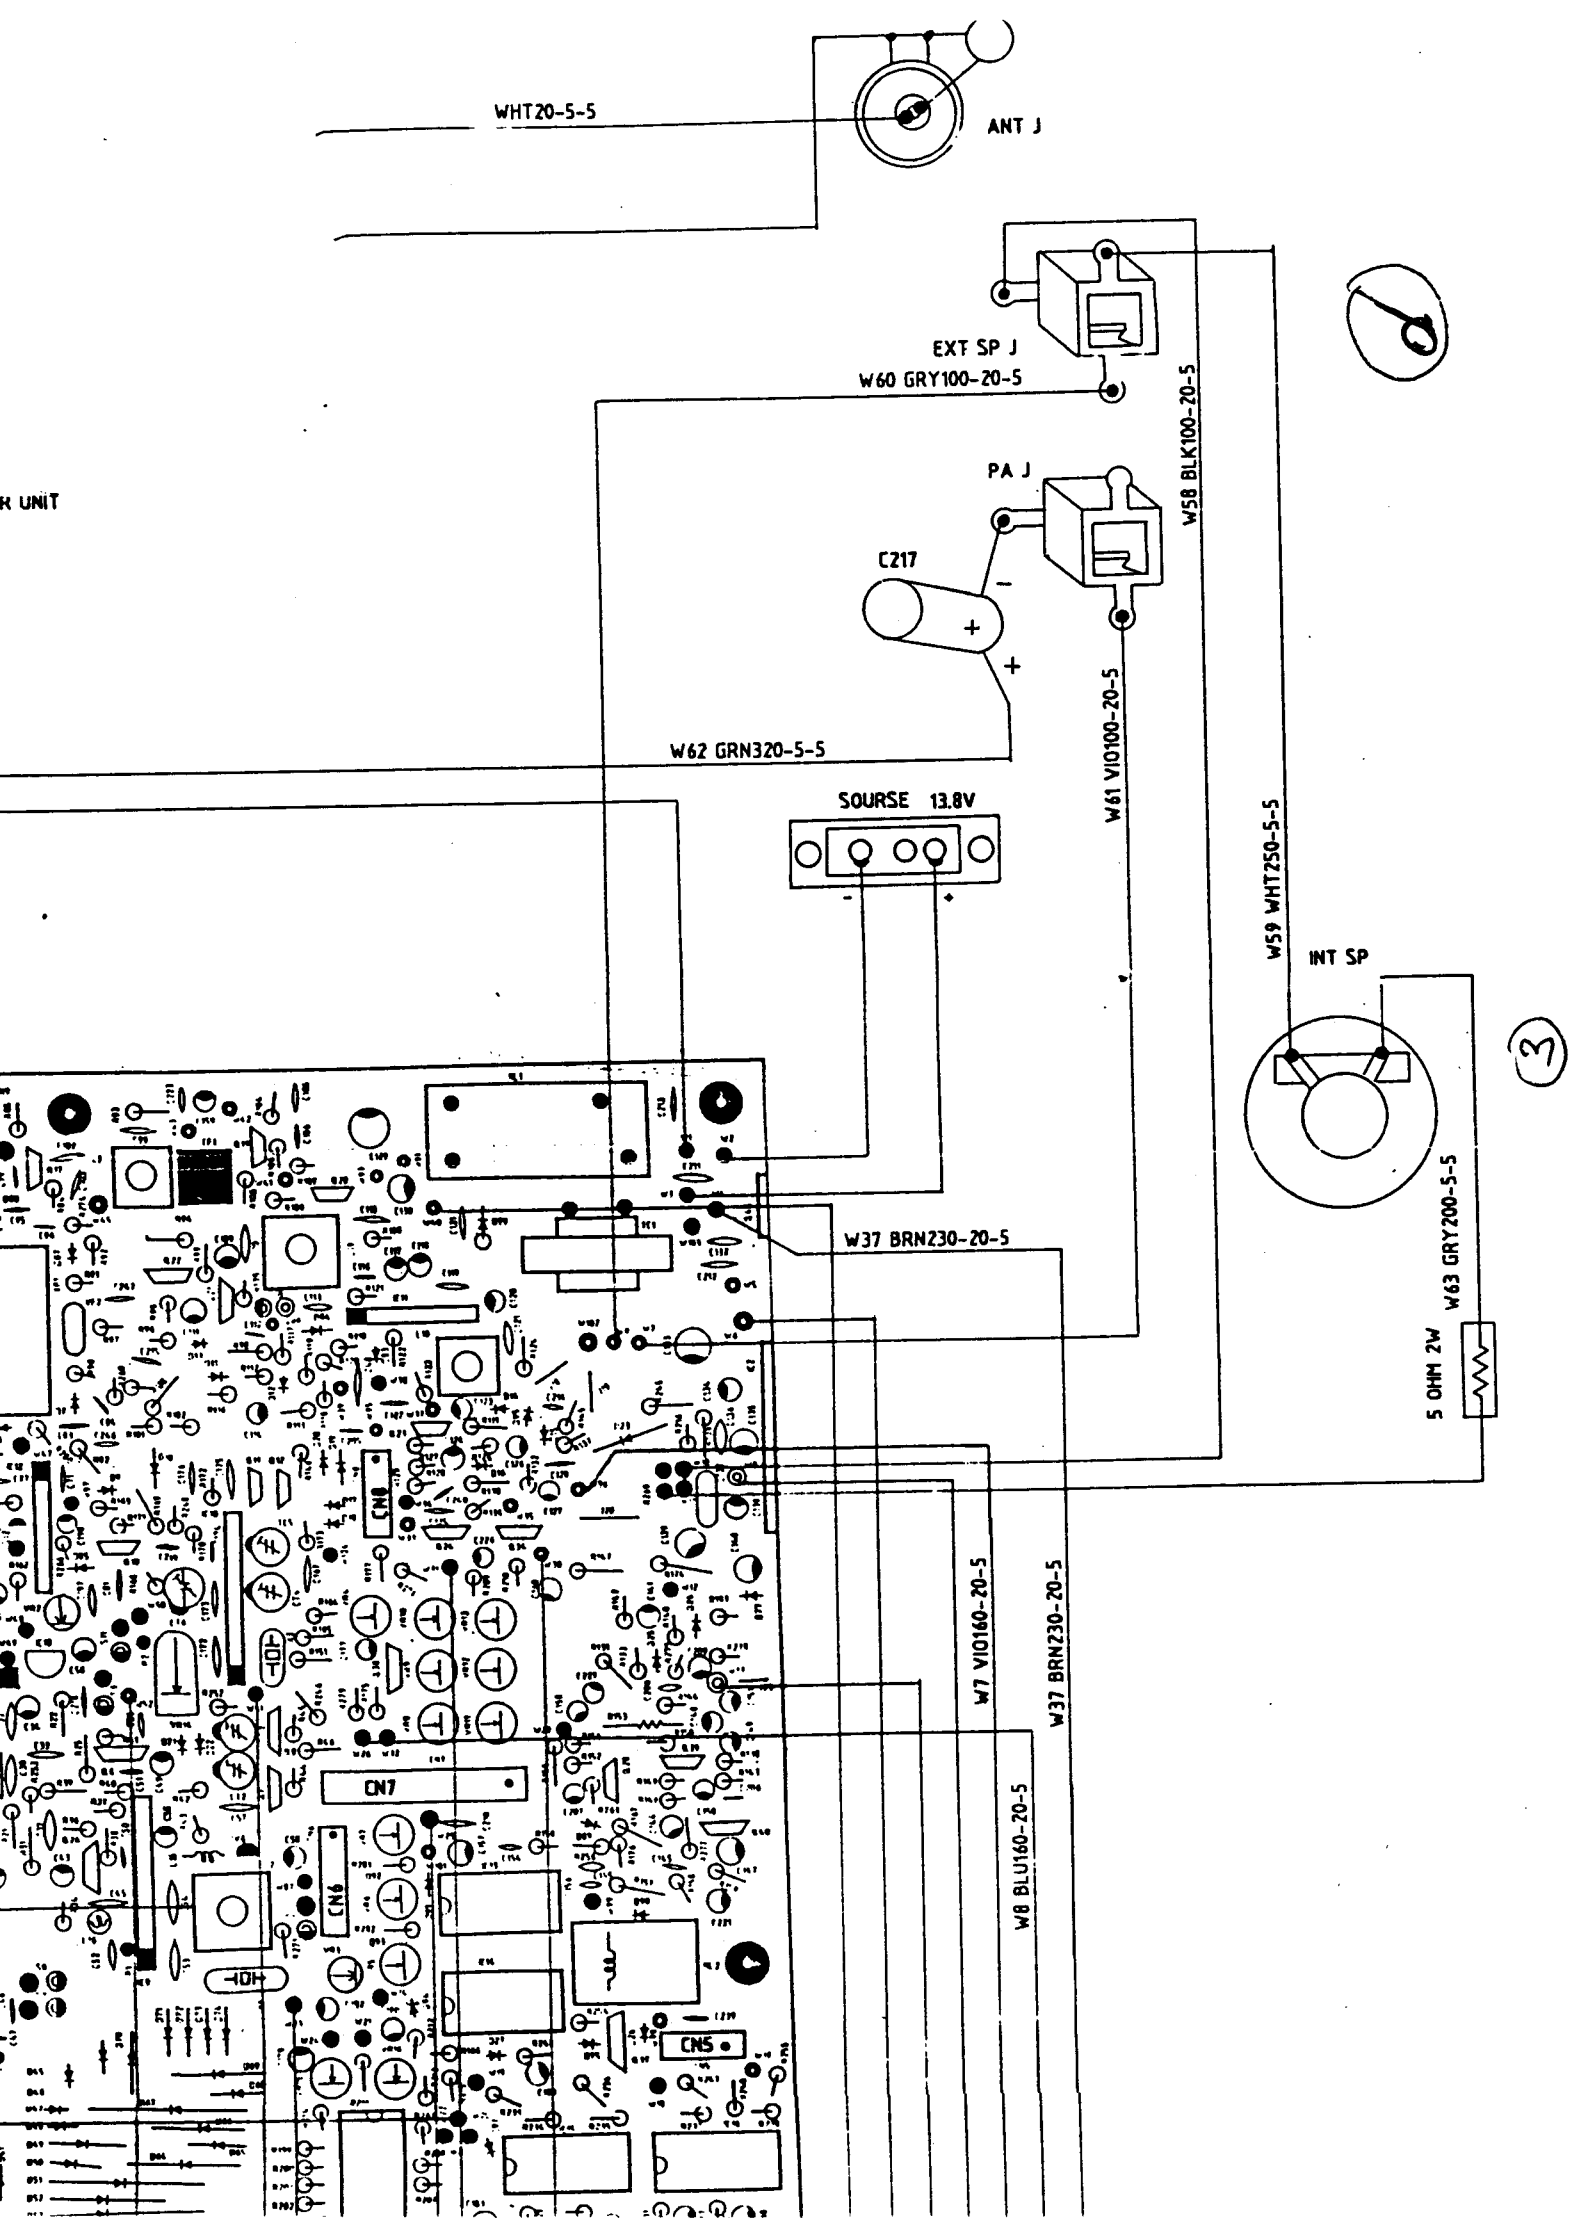

(A)

(B)

①

B

C

SUPERSTAR 7000BOX MAIN

1

SUPERSTAR70000X POWER UNIT CIRCUIT

(B)

(D)

(3)

(A)

(C)

W18 WHT200-20-5

W18 WHT200-20-5

W19 BLK120-5-5

3

A

3

B

WHT20-5-5

ANT J

EXT SP J

W60 GRY100-20-5

W58 BLK100-20-5

PA J

C217

W62 GRN320-5-5

W61 VIO100-20-5

SOURCE 13.8V

W59 WHT250-5-5

INT SP