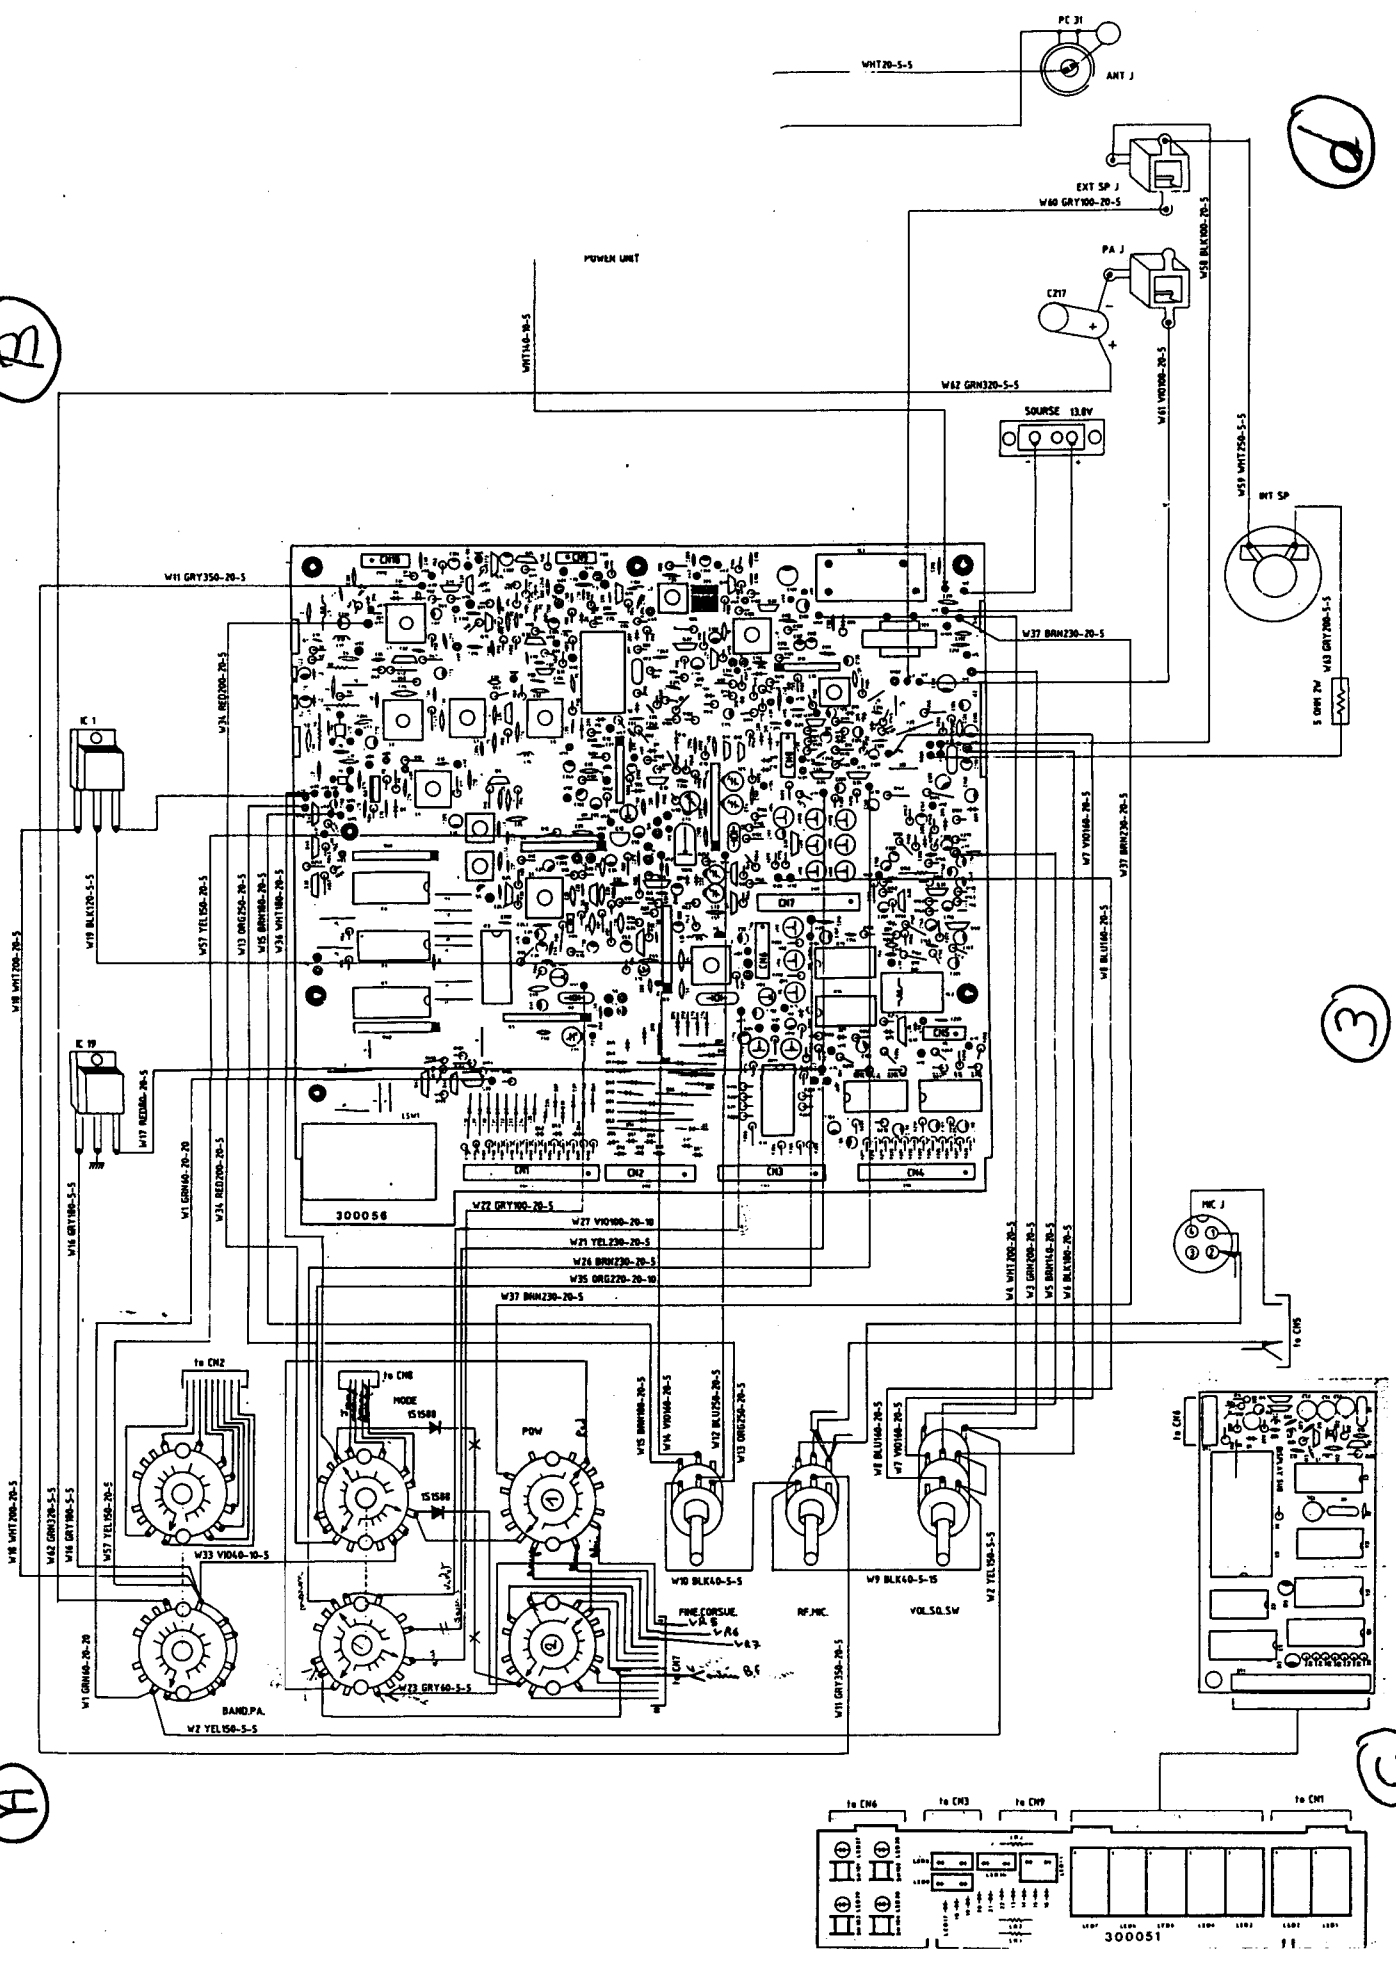

(A)

(B)

①

B

C

SUPERSTAR 7000BOX MAIN

1

SUPERSTAR70000X POWER UNIT CIRCUIT

(B)

(D)

(3)

(A)

(C)

W18 WHT200-20-5

W18 WHT200-20-5

W19 BLK120-5-5

W57 YEL150-20-5

W13 ORG250-20-5

W15 BRN180-20-5

W36 WHT180-20-5

W17 RED180-20-5

W1 GRN60-20-20

W34 RED200-20-5

300056