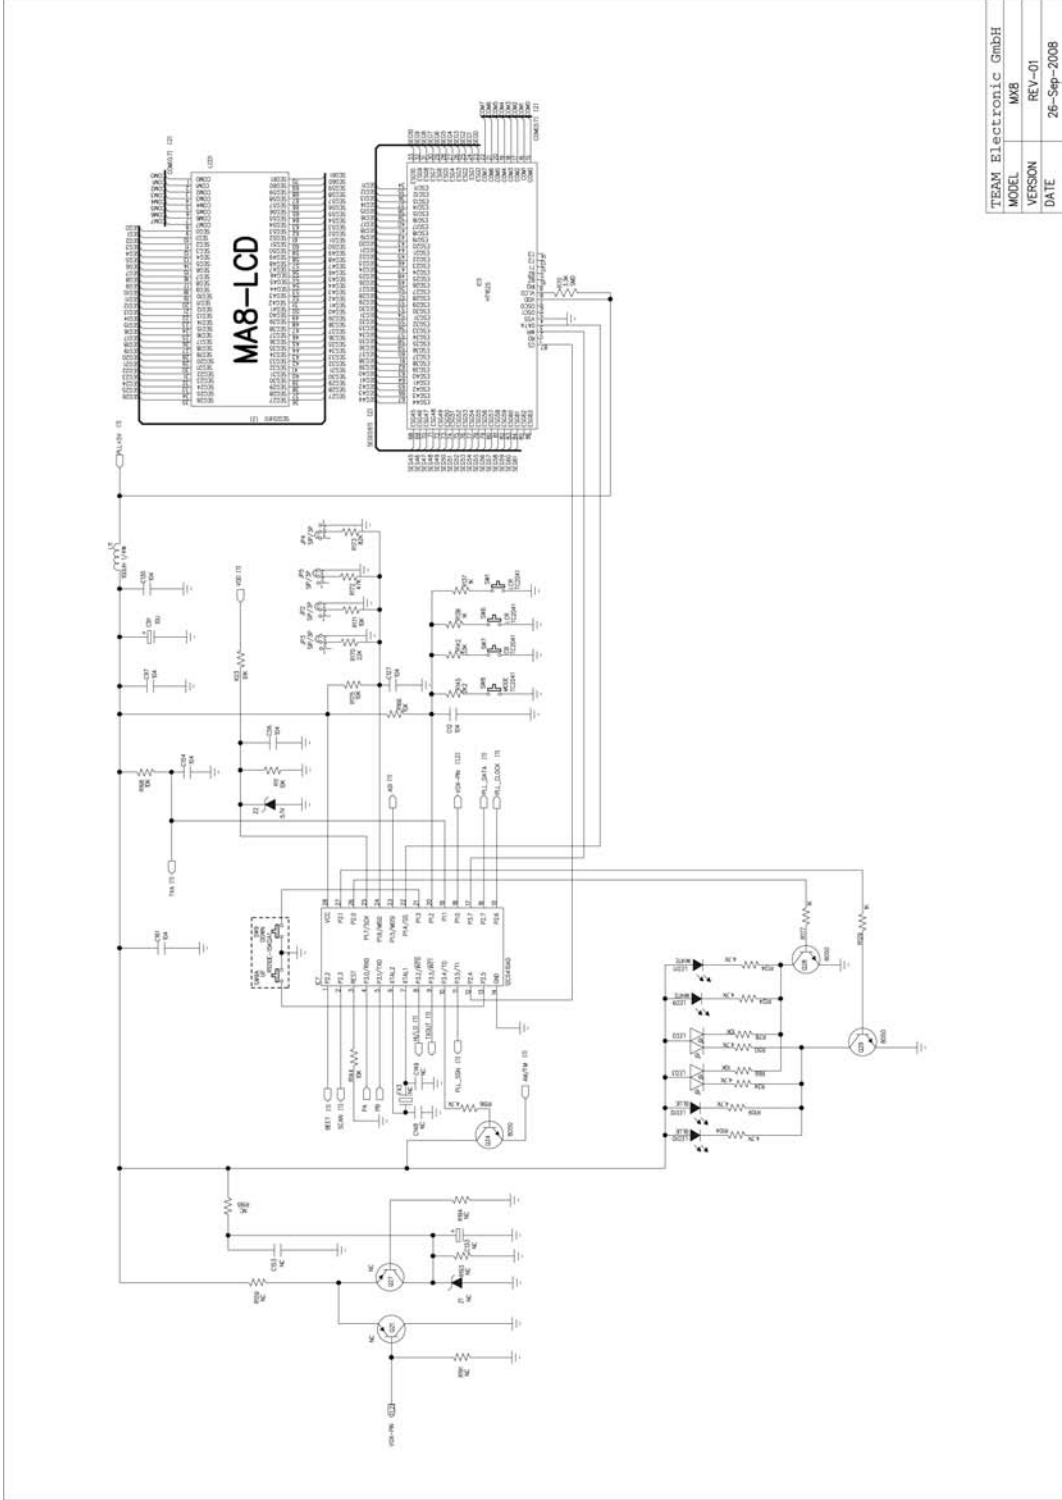

MX-8

Multi Norm /
i / c / hp / df /
uk Multi Norm

Service Manual

TEAM
electronic

Downloaded from www.cbradio.nl

Team Electronic GmbH
 MODEL MX8
 VERSION VER-01
 DATE 26-Sep-2008

TEAM Electronic GmbH
MODEL MA8
VERSION REV-01
DATE 26-Sep-2008