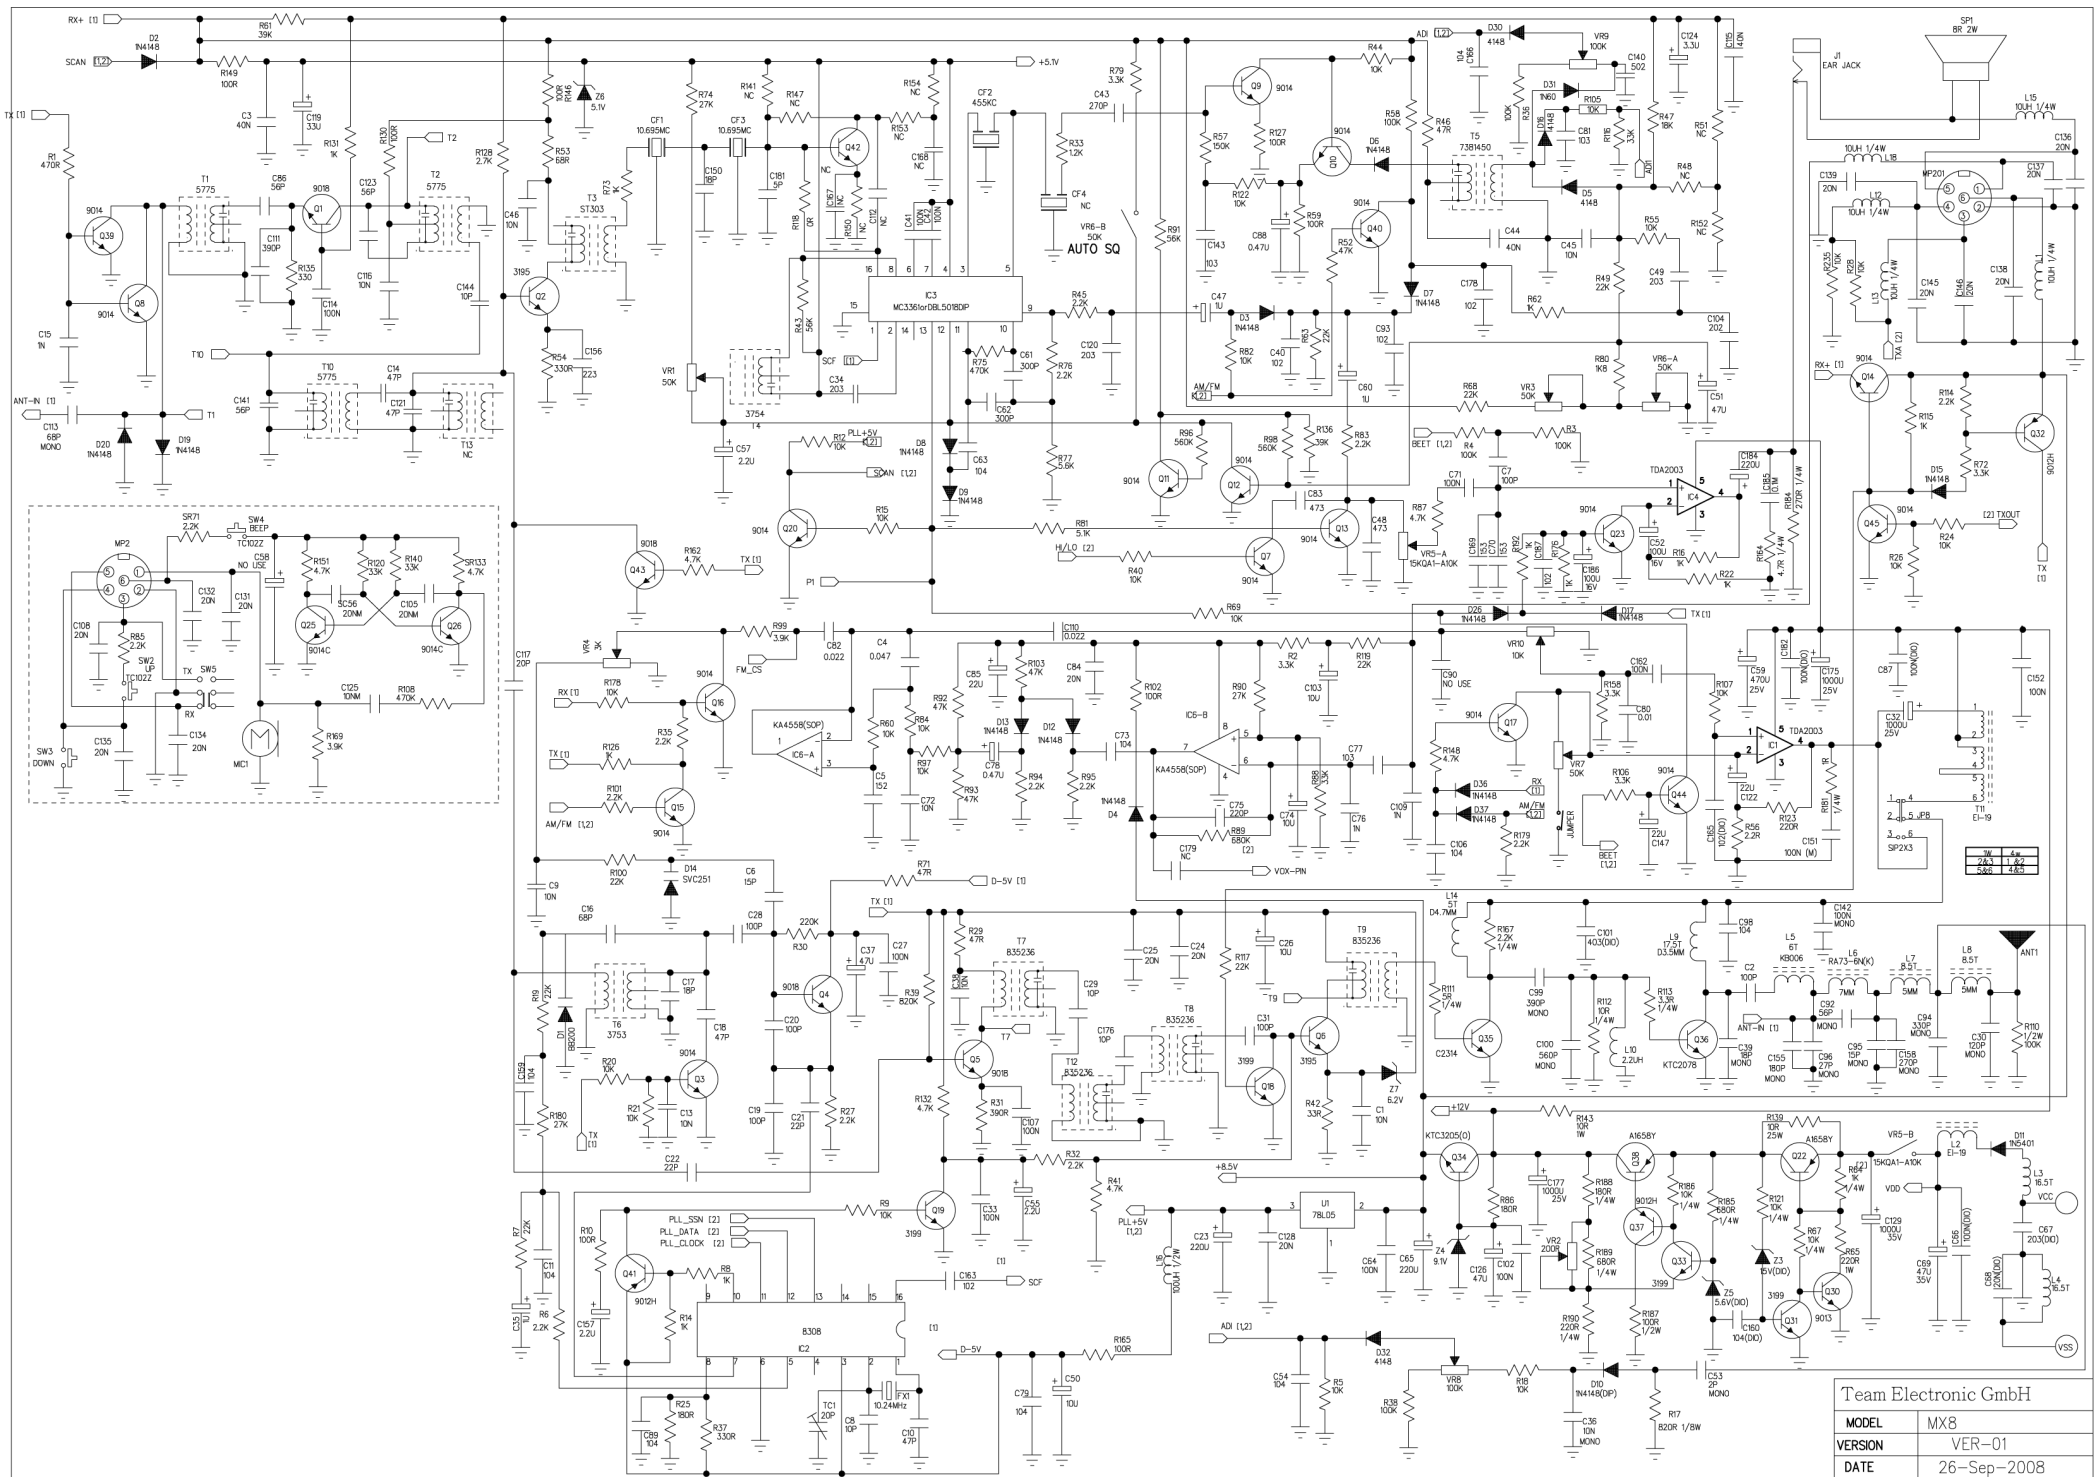

MX-8

Multi Norm /
i / c / hp / df /
uk Multi Norm

Service Manual

TEAM
electronic

Downloaded from www.cbradio.nl

Team Electronic GmbH
 MODEL MX8
 VERSION VER-01
 DATE 26-Sep-2008

TEAM Electronic GmbH
MODEL MA8
VERSION REV-01
DATE 26-Sep-2008

TEAM MX-8

for sale and use in:

TEAM MC-8 Multi Norm for sale and use in :
• CZ (FM only) • DE • LT • PL

TEAM MC-8i for sale and use in :
• BE • CH • DE • ES • FI • FR • IT • NL • NO • PT • SE

TEAM MC-8c for sale and use in :
• AT • BE • CH • DE • DK • ES • FR • GB • IT • NO • PT • SE